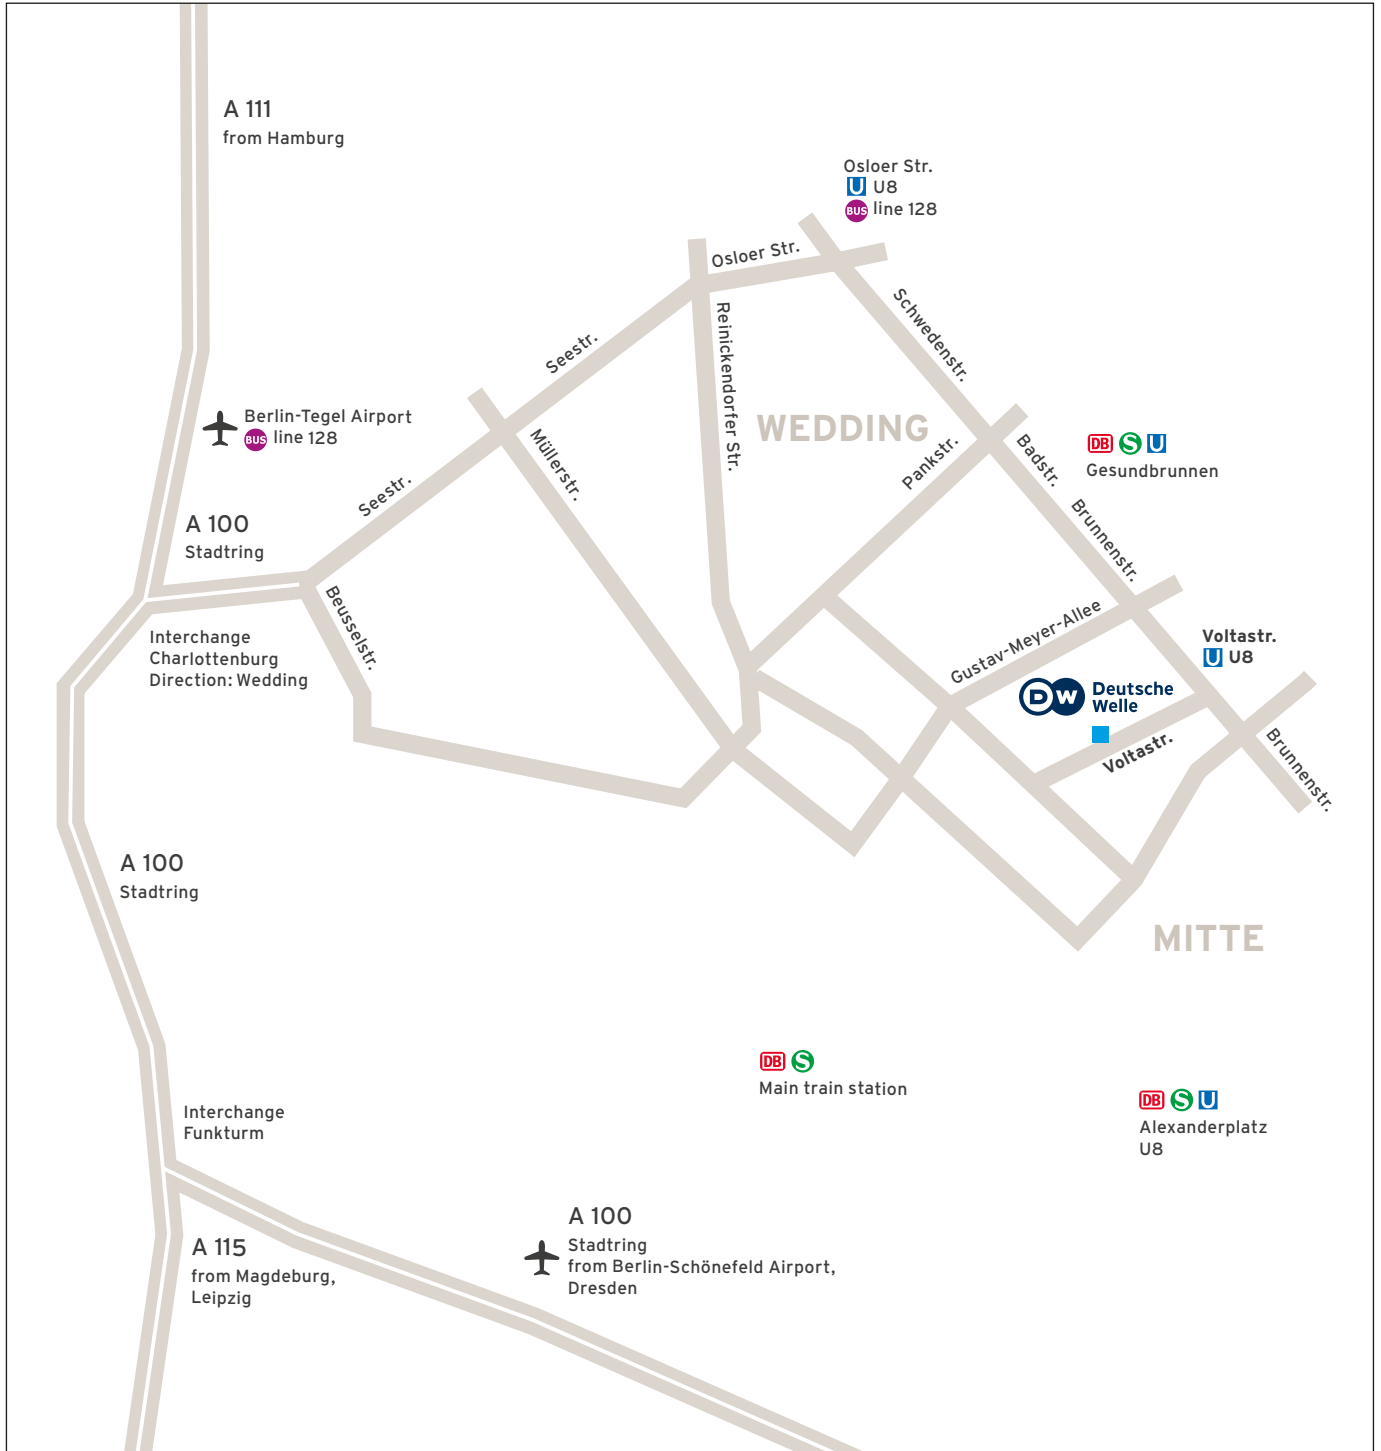

Welcome to Deutsche Welle in Berlin!

Deutsche Welle
Voltastr. 6
13355 Berlin (Wedding)
T +49.30.4646-0
F +49.30.4631-998
info@dw.com
dw.com

Public transportation:

From Berlin-Schönefeld Airport: S-Bahn (city train) or train to Alexanderplatz, switch to subway line U8, get off at Voltastraße; five-minute walk
From Berlin-Tegel Airport: bus 128 to Osloer Straße, switch to subway line U8 travelling towards Hermannstraße, get off at Voltastraße
From the main station: S-Bahn to Alexander-

platz, switch to subway line U8 travelling towards Wittenau, get off at Voltastraße
From Gesundbrunnen train station: subway line U8 travelling towards Hermannstraße, get off at Voltastraße

By car:

Destination for navigation systems:
Berlin – Voltastrasse 6 – 13355 Berlin